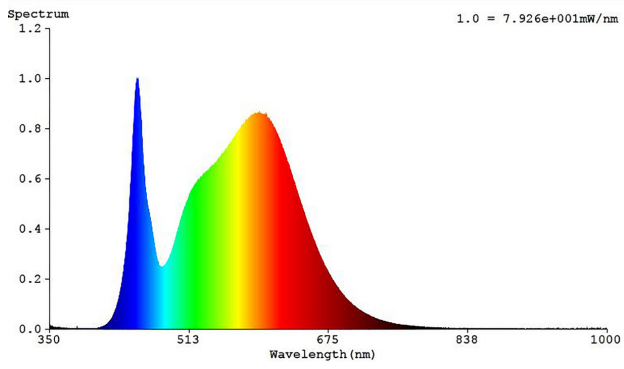

24
kWh/1000h

2019/2015

ENERG

EiKO
LTGPET24LED6K15H

A
B
C **C**
D
E
F
G

24
kWh/1000h

2019/2015

LED Tubes - Spectrum