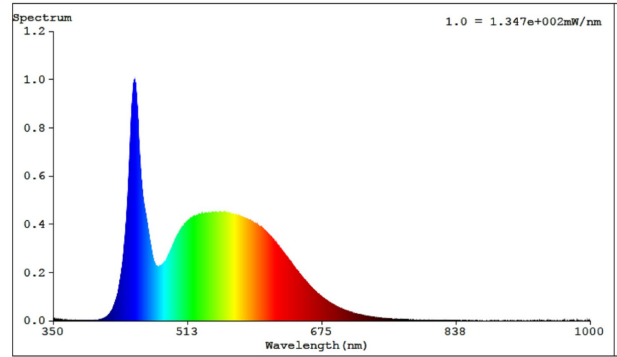

LTGPET24LED6K15H