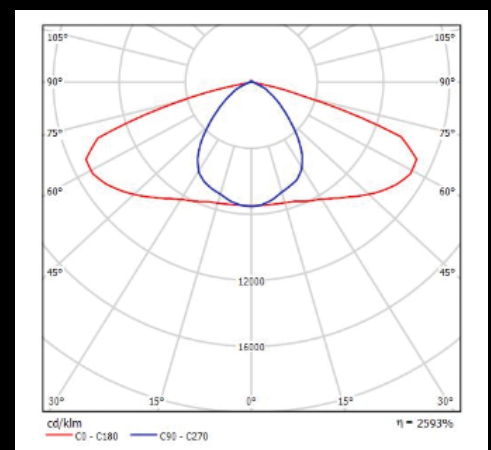

FEATURES

- » Adjustable inclination angle +/-15°
- » Simple replacement of photometric components
- » Universal adapter for pole mounting: Please specify if a 60mm or 76mm adapter is needed when ordering
- » 20kV surge protection
- » Three different housing dimensions for more flexibility and uniformity