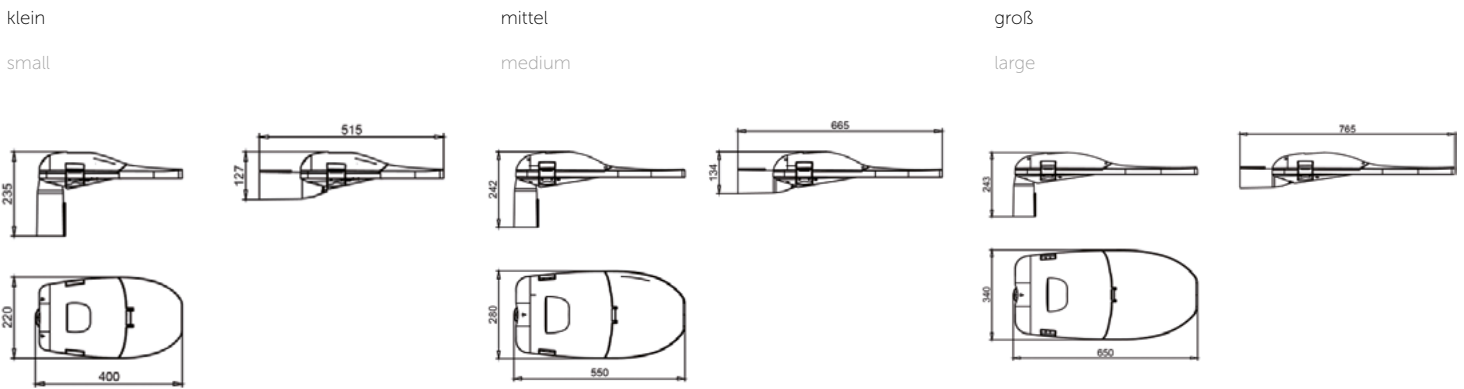

Die STAR Road Leuchte für Objekt- und Außenbeleuchtung kombiniert eine ausgereifte LED-Technologie mit einem hochmodernen Design, welches auf extra Kühlrippen verzichtet.

STAR Road luminaire for outdoor lighting combines the advantages of LED technology with a state of the art design, which eliminates the need for exterior cooling fins, resulting in a smooth look.

Die Größen der STAR Road

Three housings of the STAR Road

FEATURES

- » Vor Ort Anpassung des Neigungswinkels +/-15°
- » Einfacher Austausch von photometrischen Komponenten
- » Universeller Montageadapter für Mastkopf: Bitte bei Bestellung angeben, ob ein 60mm oder 76mm Adapter benötigt wird
- » 20kV Überspannungsschutz
- » Drei verschiedene Größen für mehr Flexibilität und ästhetischer Einheitlichkeit

FEATURES

- » Adjustable inclination angle +/-15°
- » Simple replacement of photometric components
- » Universal adapter for pole mounting: Please specify if a 60mm or 76mm adapter is needed when ordering
- » 20kV surge protection
- » Three different housing dimensions for more flexibility and uniformity