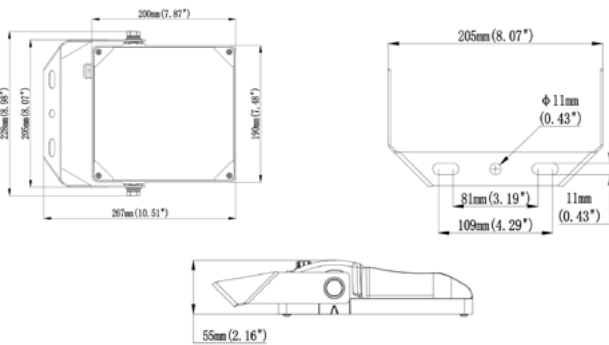

Abmessungen Maritime Series Floodlight (50W)

Dimensions Maritime Series Floodlight (50W)

5 year warranty

IP66

60,000 hours

-30 °C - +50 °C

IK08

CRI > 79

| Dimensions (mm) | | | | | | |
|-----------------|-----|-----|-----|-----|-----|------|
| | 10W | 20W | 30W | 50W | 70W | 100W |
| A | 117 | 134 | 167 | 222 | 222 | 220 |
| B | 138 | 159 | 220 | 301 | 301 | 282 |
| C | 27 | 28 | 36 | 38 | 38 | 68 |