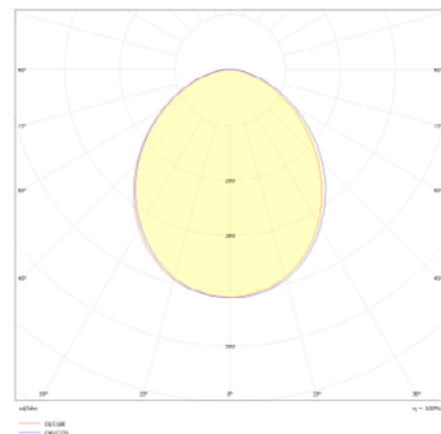

Ultra-Slim Floodlight with sensor

Abstrahlcharakteristik
Ultra-Slim Floodlight

Beam angle
Ultra-Slim Floodlight