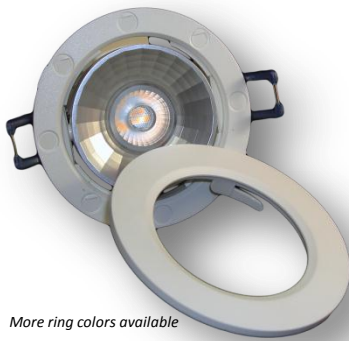

**All-in-ONE COMPACT  
PLASTIC/ALUMINIUM HOUSING**

More ring colors available

4,5 W	36°	250 lm	Optionally dimmable	COB plastic housing	86 mm diameter	68 mm hole size	60 mm length
9 W	36°	620 lm	Optionally dimmable	COB die-cast aluminium	86 mm diameter	68 mm hole size	62 mm length

Available in various color temperatures